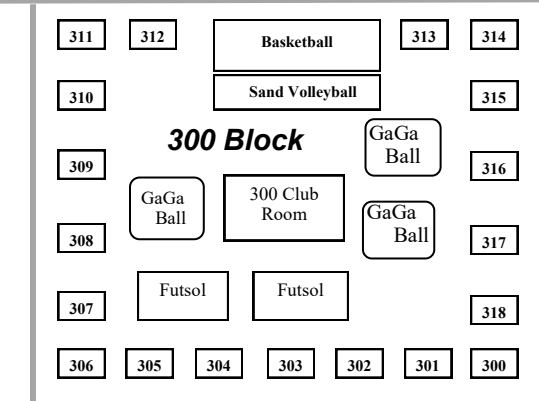

Hillcrest Park RV sites 101-185

LGCC RV SITES- 1-69

400 Block

Leadership Lodge

- Tunnel to WEST Campus:
- Nature Trail
 - Soccer Field
 - 600 Block Rustic Cabins & Tent Sites
 - Bon Fire Amphitheatre
 - BRIDGE SHOP
 - Obstacle Course
 - Nerf Zone
 - Scruffy Woods
 - Disk Golf
 - Laser Tag
- Birch Avenue**
- Main Entrance

Pickle Ball Courts

Land Blob

Volleyball

Welcome Center
Office & Gift Shop

Lakeview Center
Lower Level
Geneva Java
Rec Room
Heritage Mtg Room
Fireside Room
The Oasis

Event Center Entrance
Le Homme Dieu,
Carlos/Darling & Geneva
Commons Meeting Rooms
Victoria Boardroom

Beach

Lake Geneva

Lake Geneva

No Parking

No Parking