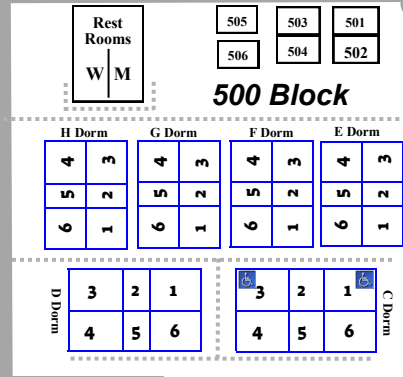

Hillcrest Park RV sites 101-185

LGCC RV SITES- 1-69

400 Block

Leadership Lodge

- Tunnel to WEST Campus:
- Nature Trail
 - Soccer Field
 - 600 Block Rustic Cabins & Tent Sites
 - Bon Fire Amphitheatre
 - BRIDGE SHOP
 - Obstacle Course
 - Nerf Zone
 - Scruffy Woods
 - Disk Golf
 - Laser Tag
- Birch Avenue**
- Main Entrance

Pickle Ball Courts

Land Blob

Volleyball

Welcome Center
Office & Gift Shop

Lakeview Center
Lower Level
Geneva Java
Rec Room
Heritage Mtg Room
Fireside Room
The Oasis

Event Center Entrance
Le Homme Dieu,
Carlos/Darling & Geneva
Commons Meeting Rooms
Victoria Boardroom