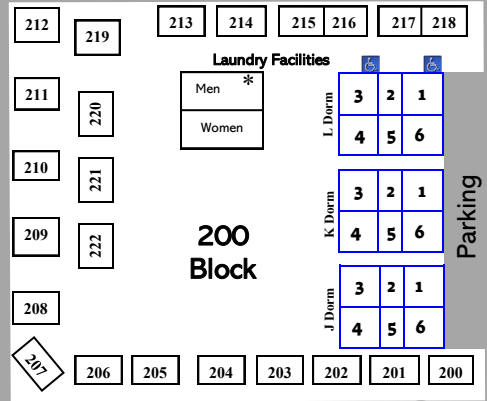

Hillcrest Park RV sites 101-185

LGCC RV SITES- 1-69

400 Block

Leadership Lodge

- Tunnel to WEST Campus:
- Nature Trail
 - Soccer Field
 - 600 Block Rustic Cabins & Tent Sites
 - Bon Fire Amphitheatre
 - BRIDGE SHOP
 - Obstacle Course
 - Nerf Zone
 - Scruffy Woods
 - Disk Golf
 - Laser Tag
- Birch Avenue**
- Main Entrance

Pickle Ball Courts

Land Blob

Volleyball

Welcome Center
Office & Gift Shop

Lakeview Center
Lower Level
Geneva Java
Rec Room
Heritage Mtg Room
Fireside Room
The Oasis

Event Center Entrance
Le Homme Dieu,
Carlos/Darling & Geneva
Commons Meeting Rooms
Victoria Boardroom