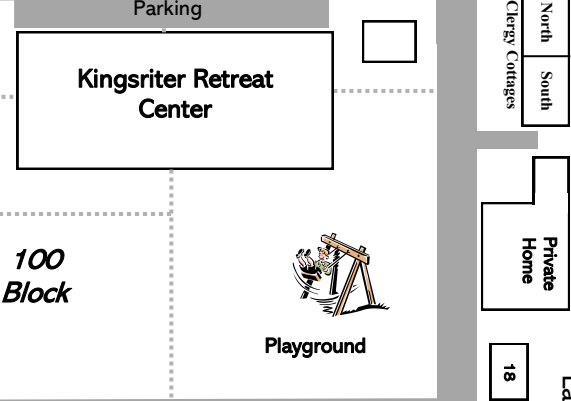

Hillcrest Park RV sites 101-185

LGCC RV SITES- 1-69

400 Block

Leadership Lodge

- Tunnel to WEST Campus:
- Nature Trail
 - Soccer Field
 - 600 Block Rustic Cabins & Tent Sites
 - Bon Fire Amphitheatre
 - BRIDGE SHOP
 - Obstacle Course
 - Nerf Zone
 - Scruffy Woods
 - Disk Golf
 - Laser Tag
- Birch Avenue**
- Main Entrance

Pickle Ball Courts

Land Blob

Volleyball

Welcome Center
Office & Gift Shop

Lakeview Center
Lower Level
Geneva Java
Rec Room
Heritage Mtg Room
Fireside Room
The Oasis

Event Center Entrance
Le Homme Dieu,
Carlos/Darling & Geneva
Commons Meeting Rooms
Victoria Boardroom

Beach

Lake Geneva

Lake Geneva

No Parking

No Parking