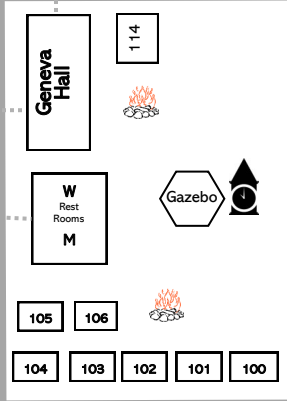

Hillcrest Park RV sites 101-185

LGCC RV SITES- 1-69

400 Block

Leadership Lodge

- Tunnel to WEST Campus:
- Nature Trail
 - Soccer Field
 - 600 Block Rustic Cabins & Tent Sites
 - Bon Fire Amphitheatre
 - BRIDGE SHOP
 - Obstacle Course
 - Nerf Zone
 - Scruffy Woods
 - Disk Golf
 - Laser Tag
- Birch Avenue**
- Main Entrance

Pickle Ball Courts

Land Blob

Volleyball

Welcome Center
Office & Gift Shop

Lakeview Center
Lower Level
Geneva Java
Rec Room
Heritage Mtg Room
Fireside Room
The Oasis

Event Center Entrance
Le Homme Dieu,
Carlos/Darling & Geneva
Commons Meeting Rooms
Victoria Boardroom