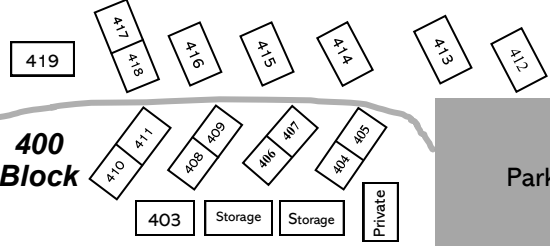

Hillcrest Park RV sites 101-185

LGCC RV SITES- 1-69

400 Block

Leadership Lodge

- Tunnel to WEST Campus:
- Nature Trail
 - Soccer Field
 - 600 Block Rustic Cabins & Tent Sites
 - Bon Fire Amphitheatre
 - BRIDGE SHOP
 - Obstacle Course
 - Nerf Zone
 - Scruffy Woods
 - Disk Golf
 - Laser Tag
- Birch Avenue**
- Main Entrance

Pickle Ball Courts

Land Blob

Volleyball

Welcome Center
Office & Gift Shop

Lakeview Center
Lower Level
Geneva Java
Rec Room
Heritage Mtg Room
Fireside Room
The Oasis

Event Center Entrance
Le Homme Dieu,
Carlos/Darling & Geneva
Commons Meeting Rooms
Victoria Boardroom