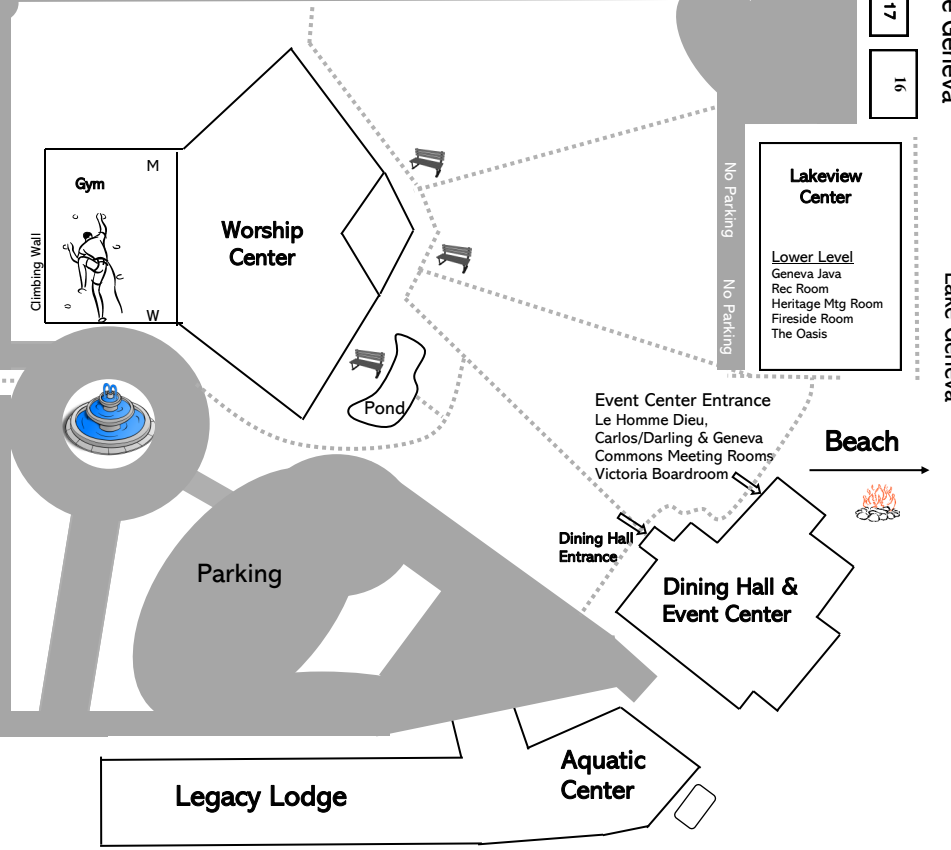

Hillcrest Park RV sites 101-185

LGCC RV SITES- 1-69

400 Block

Leadership Lodge

- Tunnel to WEST Campus:
- Nature Trail
 - Soccer Field
 - 600 Block Rustic Cabins & Tent Sites
 - Bon Fire Amphitheatre
 - BRIDGE SHOP
 - Obstacle Course
 - Nerf Zone
 - Scruffy Woods
 - Disk Golf
 - Laser Tag
- Birch Avenue**
- Main Entrance

Pickle Ball Courts

Land Blob

Volleyball

Welcome Center
Office & Gift Shop

Lakeview Center
Lower Level
Geneva Java
Rec Room
Heritage Mtg Room
Fireside Room
The Oasis

Event Center Entrance
Le Homme Dieu,
Carlos/Darling & Geneva
Commons Meeting Rooms
Victoria Boardroom

Beach

Lake Geneva

Lake Geneva

No Parking

No Parking